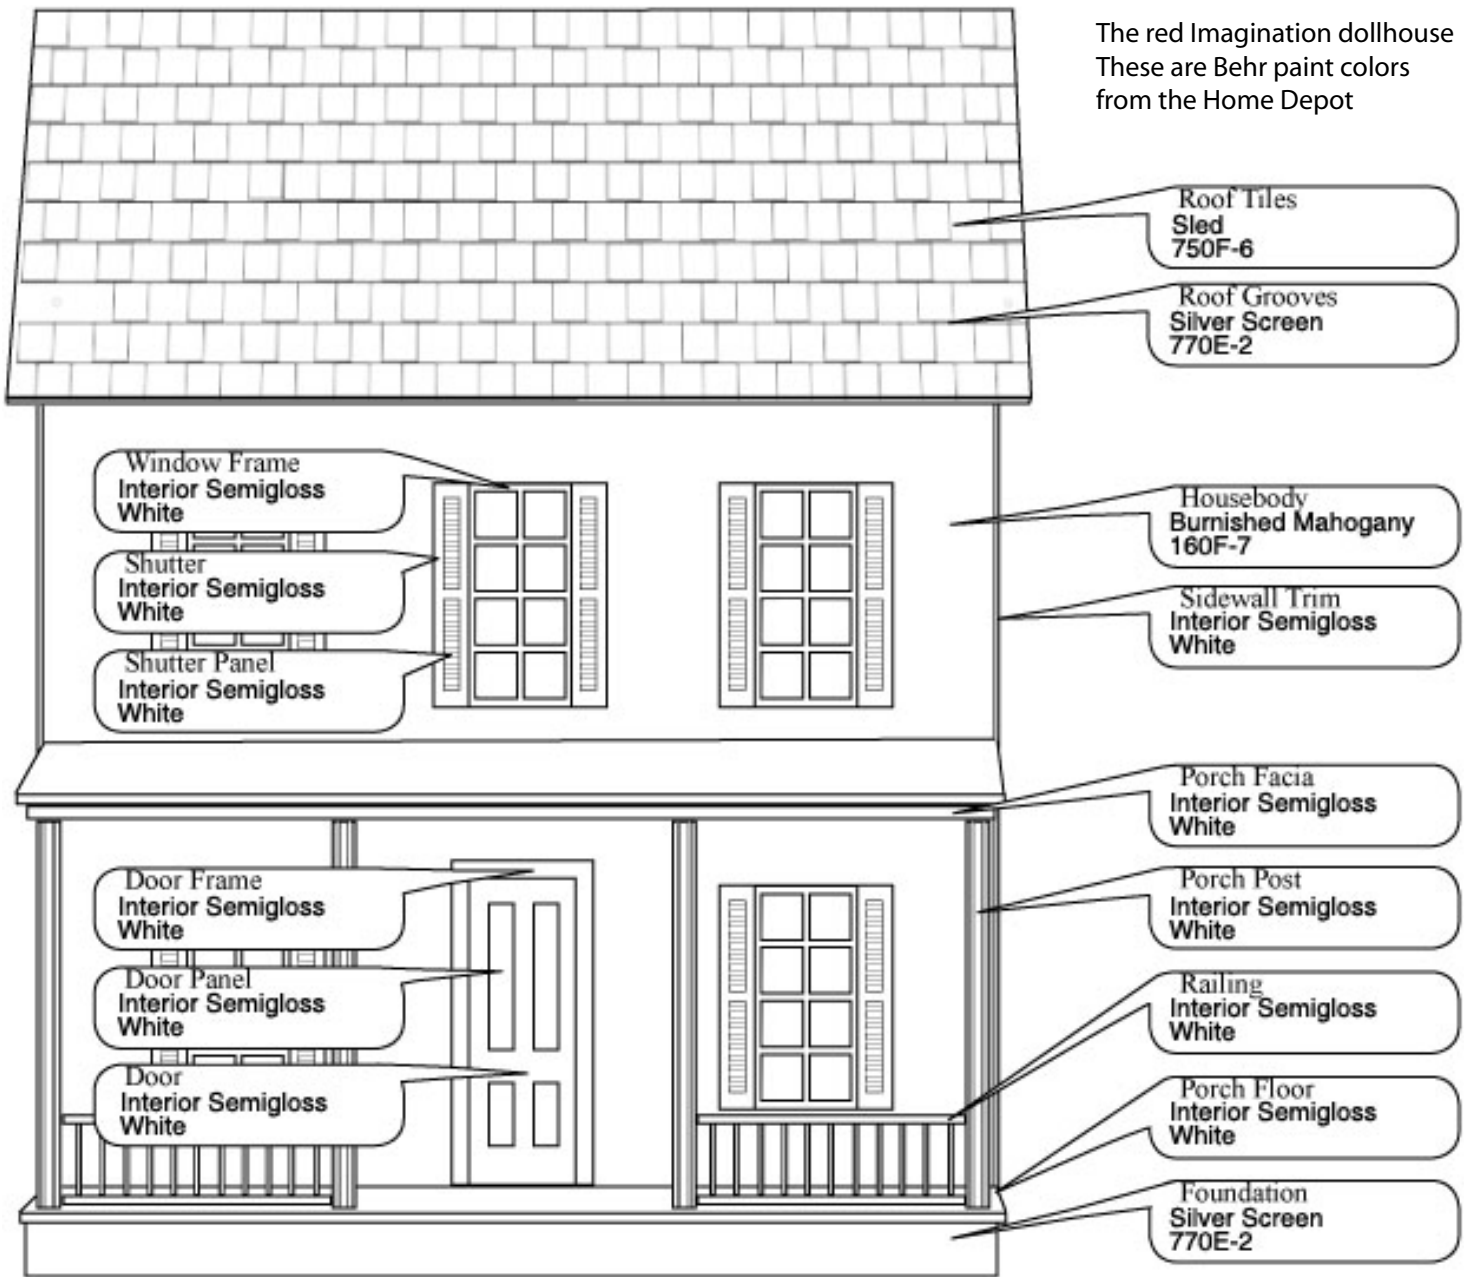

The red Imagination dollhouse
 These are Behr paint colors
 from the Home Depot

- | | | |
|-----------------------|--------------------------------|--------|
| Qt Interior Semigloss | Burnished Mahogany | 160F-7 |
| Qt Interior Semigloss | White (for the inside as well) | |
| 7oz Sampler | Sled | 750F-6 |
| 7oz Sampler | Silver Screen | 770E-2 |